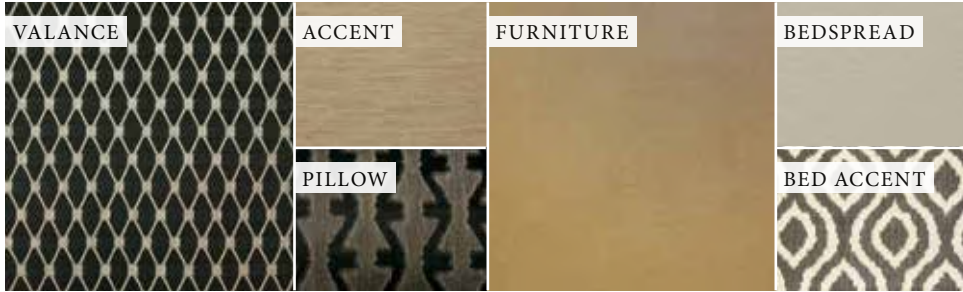

Interior Decor

NIGHTFALL

QUARRY

SEASIDE

HIGH-GLOSS GLAZED MILAN

HIGH-GLOSS GLAZED NEWPORT

HIGH-GLOSS GLAZED PACIFIC

KITCHEN COUNTERTOP