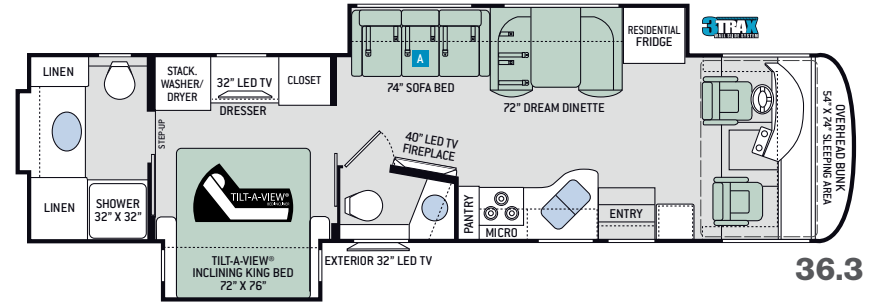

Made in America

PALAZZO[®]

BY THOR MOTOR COACH

*Every inch of space, inside and out,
is designed to make life on the road more
enjoyable. Welcome to the Palazzo.*

Floor Plans

33.2

36.3

OPTION

Specifications

	33.2	33.3	36.1	36.3	37.4
Chassis	Freightliner XC-S	Freightliner XC-S	Freightliner XC-S	Freightliner XC-S	Freightliner XC-S
Gross Vehicle (GVWR)	26,000	26,000	28,000	28,000	31,020
Gross Combined (GCWR)	30,000	30,000	33,000	33,000	33,000
Wheel Base	208"	208"	242"	242"	256"
Exterior Length	34'-9"	34'-9"	37'-7"	37'-7"	38'-9"
Exterior Height (w/AC)	11'-10"	11'-10"	12'	12'	12'
Exterior Width (w/o mirrors)	101"	101"	101"	101"	101"
Interior Height (living area)	82"	82"	82"	82"	82"
Awning Size	18'	18'	18'	18'	12'-4" / 15'
Fuel (gal)	90	90	90	90	90
LPG (lbs)	105	105	105	105	105
Fresh/Waste/Gray Water (gal)	95 / 40 / 40	95 / 40 / 40	95 / 57 / 40	95 / 57 / 40	95 / 40 / 40
Water Heater (gal)	10	10	10	10	10
Furnace (BTUs)	35,000	35,000	35,000	35,000	35,000
Exterior Storage Capacity (cu. ft.)	126	126	170	170	170

BEDROOM & BATHROOM

- Denver Mattress® King Size Bed w/Tilt-A-View™ Inclining Mechanism (36.3 & 37.4)
- Denver Mattress® Queen Size Bed (33.2, 33.3 & 36.1)
- Attractive Headboard, Bedspread & Throw Pillows
- Bunk Beds – Converts to Sofa (33.3)
- USB Charging Ports in Nightstands
- Sconce Wall Lighting (33.2 & 33.3)
- Porcelain Toilet
- Oversized Shower with Glass Door
- Power Vent in Bathroom