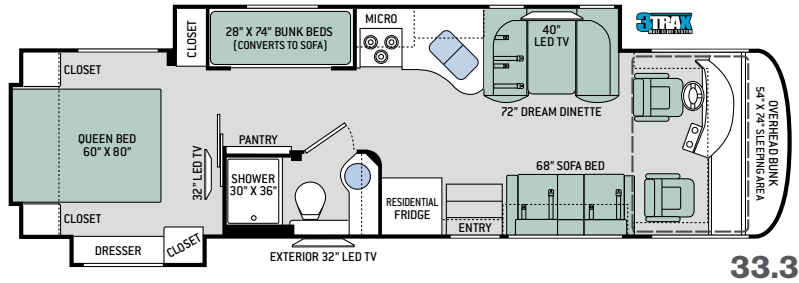

Floor Plans

33.2

OPTION

A home needs a strong foundation and that's especially true for the home that rolls down the road. We partnered with industry leaders, Freightliner® Custom Chassis and MORryde® International, to bring you this innovative building design. The Atlas Foundation™ is the premier building platform and substructure in the industry.

Specifications

	33.2	33.3	36.1	36.3	37.4
Chassis	Freightliner XC-S	Freightliner XC-S	Freightliner XC-S	Freightliner XC-S	Freightliner XC-S
Gross Vehicle (GVWR)	26,000	26,000	28,000	28,000	31,020
Gross Combined (GCWR)	30,000	30,000	33,000	33,000	33,000
Wheel Base	208"	208"	242"	242"	256"
Exterior Length	34'-9"	34'-9"	37'-7"	37'-7"	38'-9"
Exterior Height (w/AC)	11'-10"	11'-10"	12'	12'	12'
Exterior Width (w/o mirrors)	101"	101"	101"	101"	101"
Interior Height (living area)	82"	82"	82"	82"	82"
Awning Size	18'	18'	18'	18'	12'-4" / 15'
Fuel (gal)	90	90	90	90	90
LPG (lbs)	105	105	105	105	105
Fresh/Waste/Gray Water (gal)	95 / 40 / 40	95 / 40 / 40	95 / 57 / 40	95 / 57 / 40	95 / 40 / 40
Water Heater (gal)	10	10	10	10	10
Furnace (BTUs)	35,000	35,000	35,000	35,000	35,000
Exterior Storage Capacity (cu. ft.)	126	126	170	170	170

3TRAX™ is our in-wall slideout system, housing all the moving and mechanical parts within the sidewall of the motorhome. This triple track design supports large rooms, like those found in full-wall slideouts, ensuring simple, reliable, maintenance-free operation. What sets 3TRAX™ apart is the patented rail system, in-floor roller guides and electric motor design. For more information, visit thormotorcoach.com/3TRAX.

Thinking about buying a new coach? Have a question about one of our motorhomes? Trying to find a dealer near you?