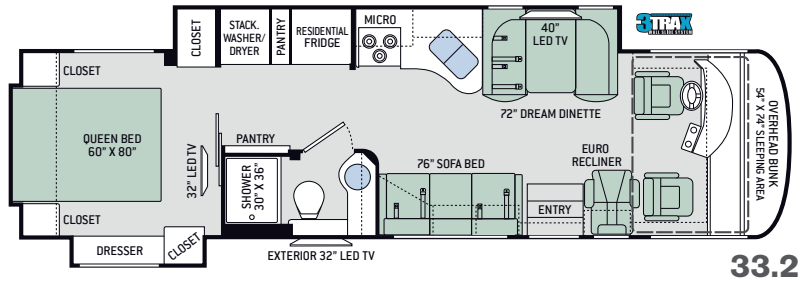

Made in America

PALAZZO[®]

BY THOR MOTOR COACH

*Every inch of space, inside and out,
is designed to make life on the road more
enjoyable. Welcome to the Palazzo.*

Floor Plans

33.2

36.3

OPTION

Specifications

	33.2	33.3	36.1	36.3	37.4
Chassis	Freightliner XC-S	Freightliner XC-S	Freightliner XC-S	Freightliner XC-S	Freightliner XC-S
Gross Vehicle (GVWR)	26,000	26,000	28,000	28,000	31,020
Gross Combined (GCWR)	30,000	30,000	33,000	33,000	33,000
Wheel Base	208"	208"	242"	242"	256"
Exterior Length	34'-9"	34'-9"	37'-7"	37'-7"	38'-9"
Exterior Height (w/AC)	11'-10"	11'-10"	12'	12'	12'
Exterior Width (w/o mirrors)	101"	101"	101"	101"	101"
Interior Height (living area)	82"	82"	82"	82"	82"
Awning Size	18'	18'	18'	18'	12'-4" / 15'
Fuel (gal)	90	90	90	90	90
LPG (lbs)	105	105	105	105	105
Fresh/Waste/Gray Water (gal)	95 / 40 / 40	95 / 40 / 40	95 / 57 / 40	95 / 57 / 40	95 / 40 / 40
Water Heater (gal)	10	10	10	10	10
Furnace (BTUs)	35,000	35,000	35,000	35,000	35,000
Exterior Storage Capacity (cu. ft.)	126	126	170	170	170

BEDROOM & BATHROOM

- Denver Mattress® King Size Bed w/Tilt-A-View™ Inclining Mechanism (36.3 & 37.4)
- Denver Mattress® Queen Size Bed (33.2, 33.3 & 36.1)
- Attractive Headboard, Bedspread & Throw Pillows
- Bunk Beds – Converts to Sofa (33.3)
- USB Charging Ports in Nightstands
- Sconce Wall Lighting (33.2 & 33.3)
- Porcelain Toilet
- Oversized Shower with Glass Door
- Power Vent in Bathroom