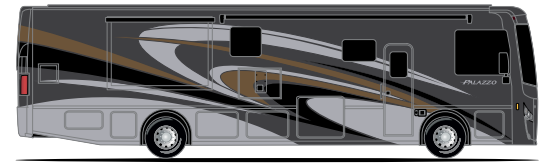

BANDON DUNES FULL-BODY PAINT