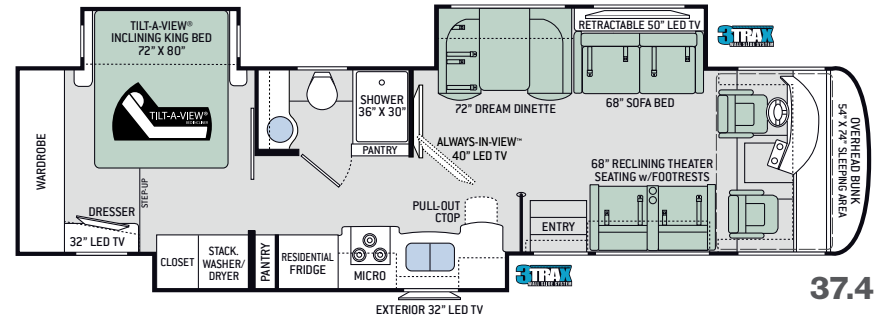

Floor Plans

OPTION

37.4

A home needs a strong foundation and that's especially true for the home that rolls down the road. We partnered with industry leaders, Freightliner® Custom Chassis and MORryde® International, to bring you this innovative building design. The Atlas Foundation™ is the premier building platform and substructure in the industry.

Specifications

	33.2	33.3	36.1	36.3	37.4
Chassis	Freightliner XC-S	Freightliner XC-S	Freightliner XC-S	Freightliner XC-S	Freightliner XC-S
Gross Vehicle (GVWR)	26,000	26,000	28,000	28,000	31,020
Gross Combined (GCWR)	30,000	30,000	33,000	33,000	33,000
Wheel Base	208"	208"	242"	242"	256"
Exterior Length	34'-9"	34'-9"	37'-7"	37'-7"	38'-9"
Exterior Height (w/AC)	11'-10"	11'-10"	12'	12'	12'
Exterior Width (w/o mirrors)	101"	101"	101"	101"	101"
Interior Height (living area)	82"	82"	82"	82"	82"
Awning Size	18'	18'	18'	18'	12'-4" / 15'
Fuel (gal)	90	90	90	90	90
LPG (lbs)	105	105	105	105	105
Fresh/Waste/Gray Water (gal)	95 / 40 / 40	95 / 40 / 40	95 / 57 / 40	95 / 57 / 40	95 / 40 / 40
Water Heater (gal)	10	10	10	10	10
Furnace (BTUs)	35,000	35,000	35,000	35,000	35,000
Exterior Storage Capacity (cu. ft.)	126	126	170	170	170

3TRAX™ is our in-wall slideout system, housing all the moving and mechanical parts within the sidewall of the motorhome. This triple track design supports large rooms, like those found in full-wall slideouts, ensuring simple, reliable, maintenance-free operation. What sets 3TRAX™ apart is the patented rail system, in-floor roller guides and electric motor design. For more information, visit thormotorcoach.com/3TRAX.

Thinking about buying a new coach? Have a question about one of our motorhomes? Trying to find a dealer near you?