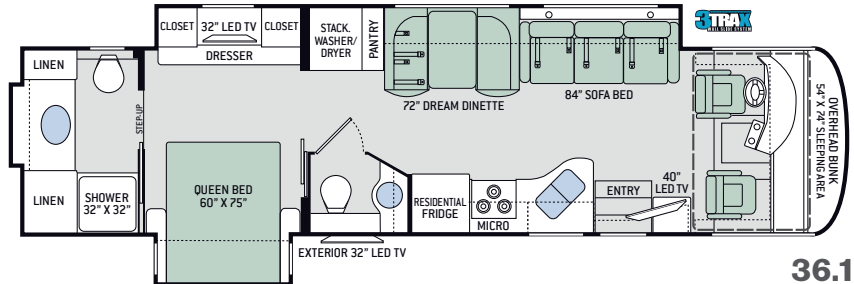

33.3

36.1

A home needs a strong foundation and that's especially true for the home that rolls down the road. We partnered with industry leaders, Freightliner® Custom Chassis and MORryde® International, to bring you this innovative building design. The Atlas Foundation™ is the premier building platform and substructure in the industry.

Specifications

	33.2	33.3	36.1	36.3	37.4
Chassis	Freightliner XC-S	Freightliner XC-S	Freightliner XC-S	Freightliner XC-S	Freightliner XC-S
Gross Vehicle (GVWR)	26,000	26,000	28,000	28,000	31,020
Gross Combined (GCWR)	30,000	30,000	33,000	33,000	33,000
Wheel Base	208"	208"	242"	242"	256"
Exterior Length	34'-9"	34'-9"	37'-7"	37'-7"	38'-9"
Exterior Height (w/AC)	11'-10"	11'-10"	12'	12'	12'
Exterior Width (w/o mirrors)	101"	101"	101"	101"	101"
Interior Height (living area)	82"	82"	82"	82"	82"
Awning Size	18'	18'	18'	18'	12'-4" / 15'
Fuel (gal)	90	90	90	90	90
LPG (lbs)	105	105	105	105	105
Fresh/Waste/Gray Water (gal)	95 / 40 / 40	95 / 40 / 40	95 / 57 / 40	95 / 57 / 40	95 / 40 / 40
Water Heater (gal)	10	10	10	10	10
Furnace (BTUs)	35,000	35,000	35,000	35,000	35,000
Exterior Storage Capacity (cu. ft.)	126	126	170	170	170

3TRAX™ is our in-wall slideout system, housing all the moving and mechanical parts within the sidewall of the motorhome. This triple track design supports large rooms, like those found in full-wall slideouts, ensuring simple, reliable, maintenance-free operation. What sets 3TRAX™ apart is the patented rail system, in-floor roller guides and electric motor design. For more information, visit thormotorcoach.com/3TRAX.

Thinking about buying a new coach? Have a question about one of our motorhomes? Trying to find a dealer near you?

Our Coach Link support team is here to help you in your purchase of a new motorhome! This dynamic team focuses directly on helping you find the answers you need to help get you behind the wheel of one of our great new motorhomes. Call: 800.860.5658 or visit us online: thormotorcoach.com