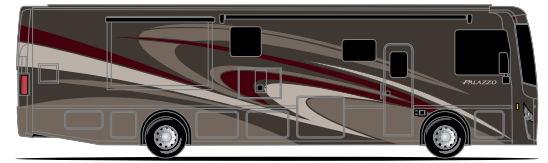

DORAL FULL-BODY PAINT